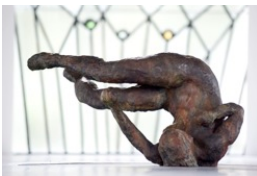

Eric Fischl

Tumbling Woman II, 2007

Bronze

25.5 x 47.5 x 26 inches (64.8 x 120.7 x 66 cm)

Edition 6/9, 2 AP

11.

Eric Fischl

Untitled (Arching Woman), 2011